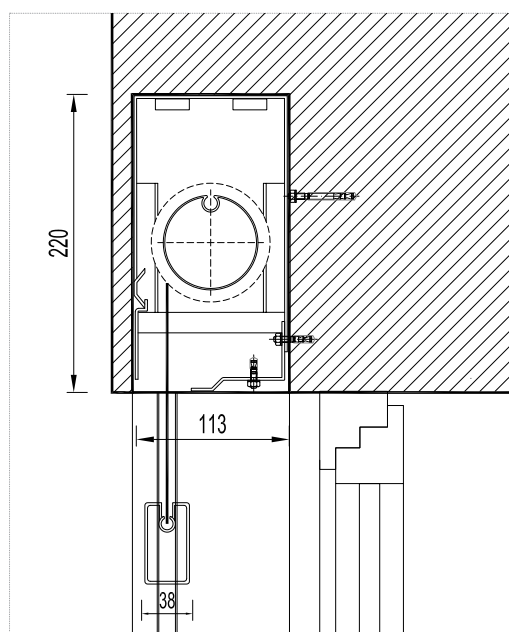

REALSCREEN SU-Z

CONCEALED ZIP SYSTEM