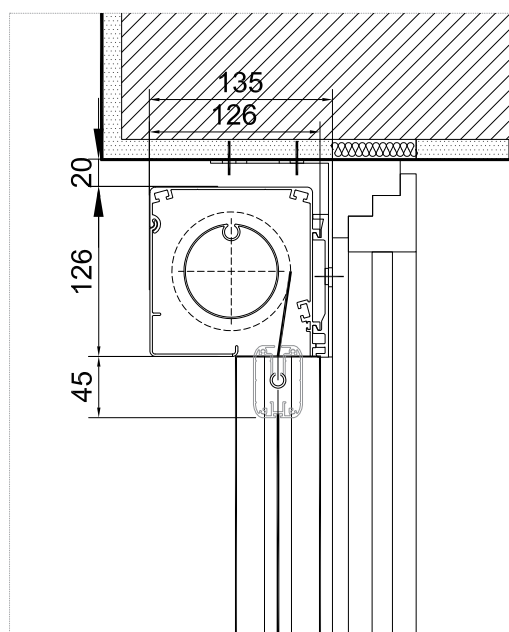

REALSCREEN R120 ZIP

CASSETTED ZYP SYSTEM WITH GUIDE RAILS