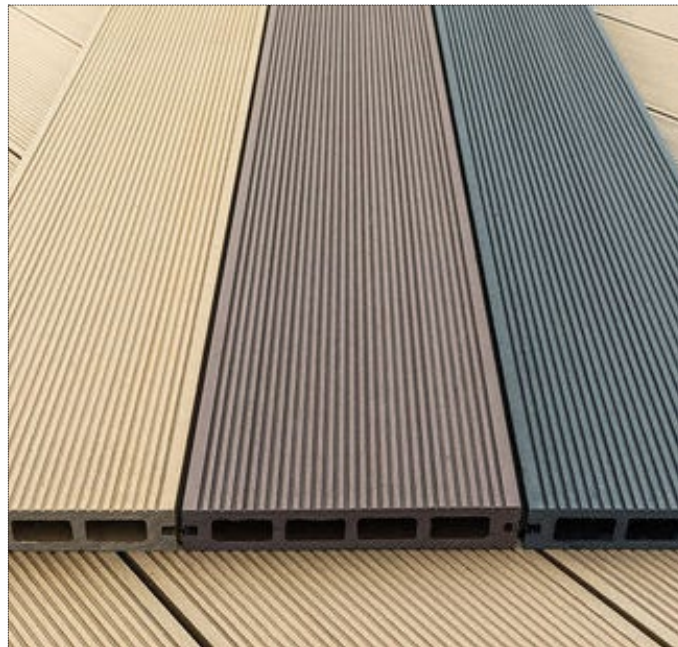

WPC decking
Wpc decking