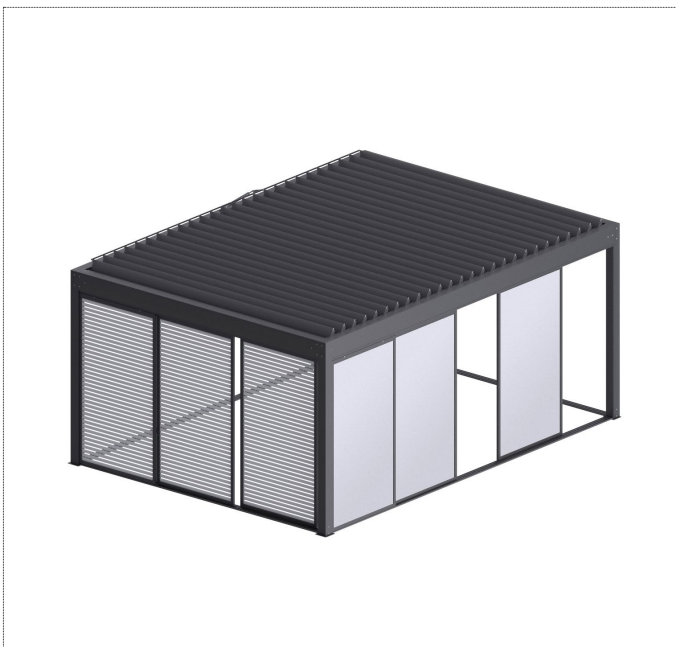

# PERGOLA ANTIBES

Bioklimatska pergola sa rotirajućim lamelama  
Bioclimatic pergola with rotating blades

Pergola ANTIBES je dizajnirana u skladu sa savremenim trendovima i potrebama klijenata. Bioklimatska pergola Pruža neprevaziđenu udobnost tokom cele godine uz estetiku koja prati savremen arhitektonski izraz. U zatvorenom položaju lamela pergola ANTIBES je vodonepropusna, a pomoću integrisanog sistema oluka voda se sprovodi kroz stubove van gabarita pergole.

Pergola ANTIBES was designed in accordance with contemporary trends in outdoor living. Our system ANTIBES delivers maximum comfort throughout entire season along with aesthetics compatible with modern architecture. Pergola ANTIBES has total aluminum frame construction with integrated gutters for water drainage. In closed position, blades of our ANTIBES system constitute watertight roof. Blades are rotated by a remote controlled linear actuator installed above the pergola frame. Optional rain sensor provides automatic closure in case of rainfall. Accessories such as sliding glass systems, sun-protection zip-screens or fixed louvers will treat you with extended outdoor time

# PERGOLA ANTIBES

Bioklimatska pergola sa rotirajućim lamelama  
Bioclimatic pergola with rotating blades

## Dodatna oprema

Additional accessories

ZIP-skrin zaštita od sunca  
ZIP-screen solar protection

WPC decking  
Wpc decking

Klizni stakleni paneli  
Sliding glass systems

Panel sa fiksnim lamelama  
Panel with louvers